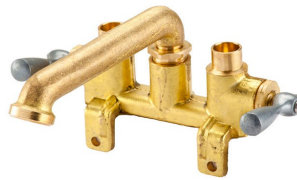

GERBER 49-556 ROUGH BRASS CLASSICS THREADED LEG MOUNT 2 METAL LEVER HANDLE LAUNDRY FAUCET DETROIT CODE

STD
(IN UTILITY ROOM)